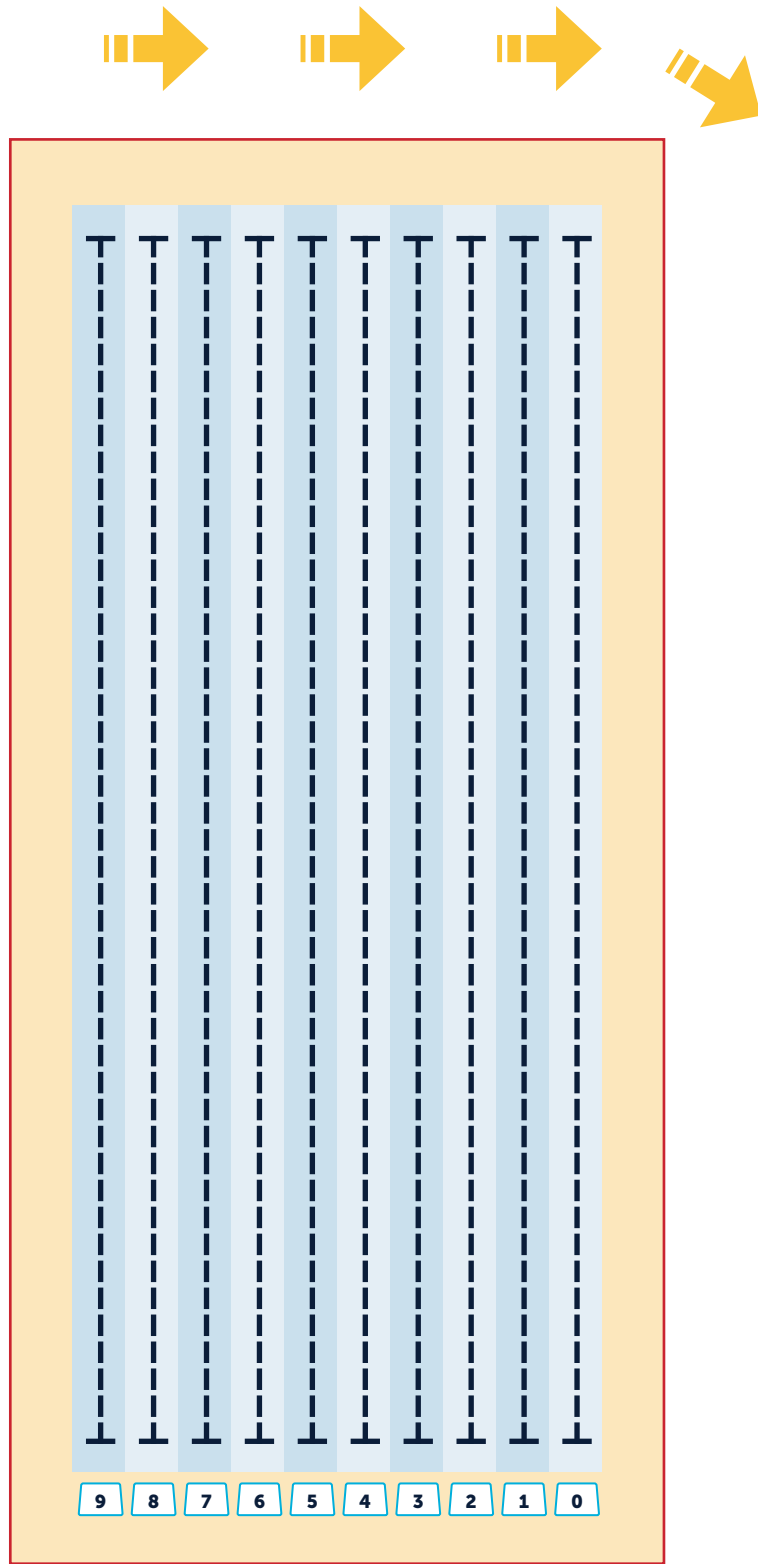

48th Bunbury Open Carnival 2022 Layout and Seating Plan

Southlake Dolphins 4

BLOCK 1

Arena

BLOCK 2

Rockingham
Geographic Bay SC
Arena overflow

BLOCK 3

Peel Aquatic
Harvey
Manjimup
Pinjarra
Albany
Central Aquatic
St Hilidas

BLOCK 4

Mandurah
Kwinana

BLOCK 5

Busselton
Collie
All Saints
Paraburdoo

BLOCK 6

Australind
Guilford Kalamunda
Mt Barker
UWA West Coast

TIMEKEEPER
ACCESS ONLY

KEEP CLEAR